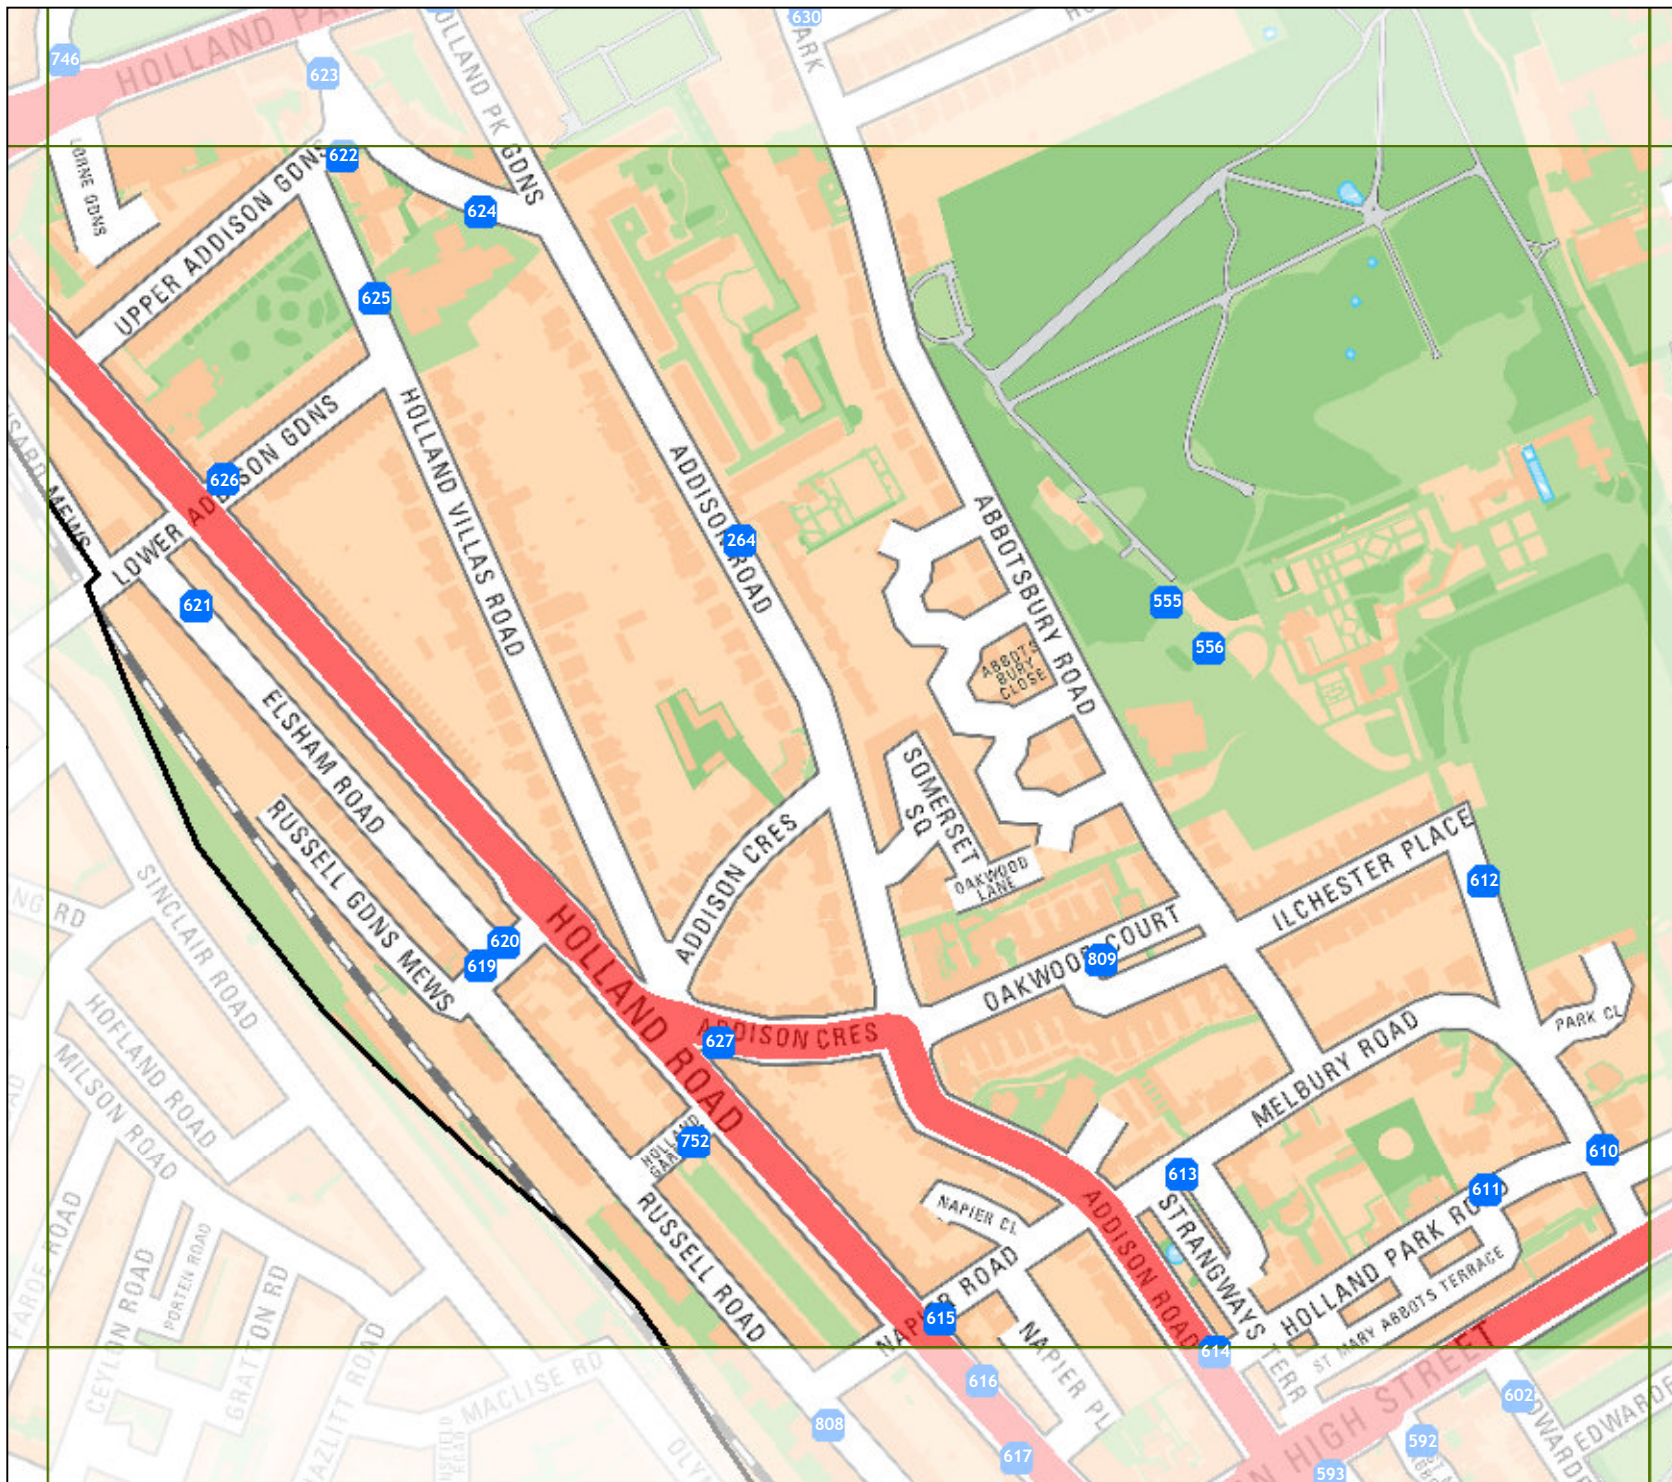

## Location of Pay and Display Machines

### Key

- Pay and Display Machine\*
- A Road
- B Road
- Borough Boundary

\*  
The number shown on the blue symbols indicate the Pay and Display machine (PDM) number.  
Information on hours of operation, tariff and maximum stay allowed for each pay and display machine shown on this map can be found on the next page(s)

Parking Operations The Royal Borough of Kensington and Chelsea Council Offices, 37 Pembroke Road London, W86PW <a href="http://www.rbkc.gov.uk/parking">http://www.rbkc.gov.uk/parking</a>	
	Ref: 2858 Author: plat@rbkc.gov.uk Date: 09/12/2011 Scale >> 1 centimeter equals 47.2 meters
© Crown copyright and database rights 2011 Ordnance Survey 100021668	

Pay and Display Machine Number	Street Name	Location	Maximum Hours	Tariff (per hour)	Control Hours Code*
264	Addison Road (S)	Opposite 77	4	£3.00	B
555	Holland Park ( HP1)	Car park	4	£0.00	N/A
556	Holland Park ( HP2)	Car park	4	£0.00	N/A
610	Melbury Road (S)	Outside 57, near junction Holland Pk Road	2	£3.00	B
611	Holland Park Road (S)	Opposite 9A, by Leighton House	4	£3.00	B
612	Ilchester Place (S)	Opposite 26 by entrance to Holland Park	4	£3.00	B
613	Melbury Road (S)	Opposite Farley Court	4	£3.00	B
615	Napier Road (S)	Outside Groom & Sceptre PH	4	£3.00	B
619	Russell Gardens	Outside The Kensington PH	2	£3.00	B
620	Russell Gardens	Outside 4	4	£3.00	B
621	Elsham Road (S)	Opposite 53 - 54	4	£3.00	B
622	Upper Addison Gardens (S)	Opposite Parkland Court	4	£3.00	B
624	Addison Road	Opposite Cardinal Vaughan school (red door )	4	£3.00	B
625	Holland Villas Road	Opposite junction with Lower Addison Gardens - White House	4	£3.00	B
626	Lower Addison Gardens (S)	Opposite 166	4	£3.00	B
627	Addison Crescent (S)	Outside 16	4	£3.00	B
752	Holland Gardens (S)	Side of 83 Holland Road	4	£3.00	B
809	Oakwood Court (S)	Opposite 1 - 14	4	£3.00	B